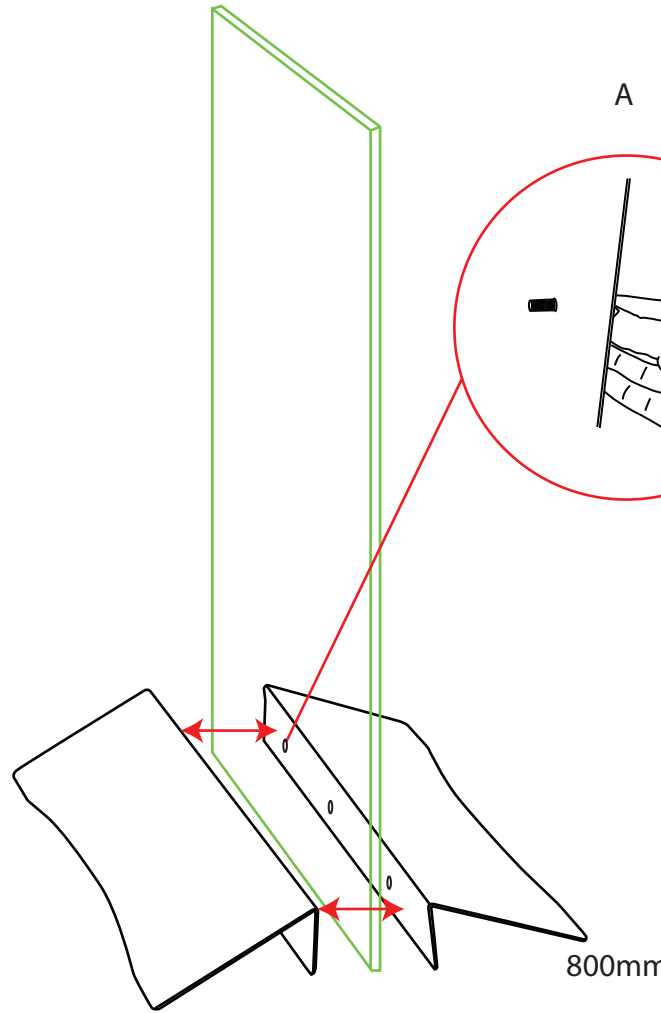

# Wedge

Width	Weight
300mm wide	3kg
600mm wide	5.1kg
800mm wide	7.4kg
1000mm wide	9.2kg

  
Graphic thickness 40mm Max  
Recommended maximum graphic height:  
1500mm high using 18mm thick MDF

Hole height from the bottom of the unit is 42.50mm  
8mm Bolt Supplied