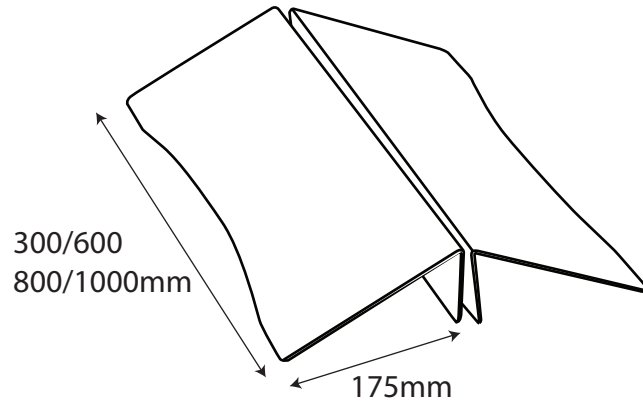

# Wedge

Width	Weight
300mm wide	3kg
600mm wide	5.1kg
800mm wide	7.4kg
1000mm wide	9.2kg

  
Graphic thickness 40mm Max  
Recommended maximum graphic height:  
1500mm high using 18mm thick MDF

Hole height from the bottom of the unit is 42.50mm  
8mm Bolt Supplied