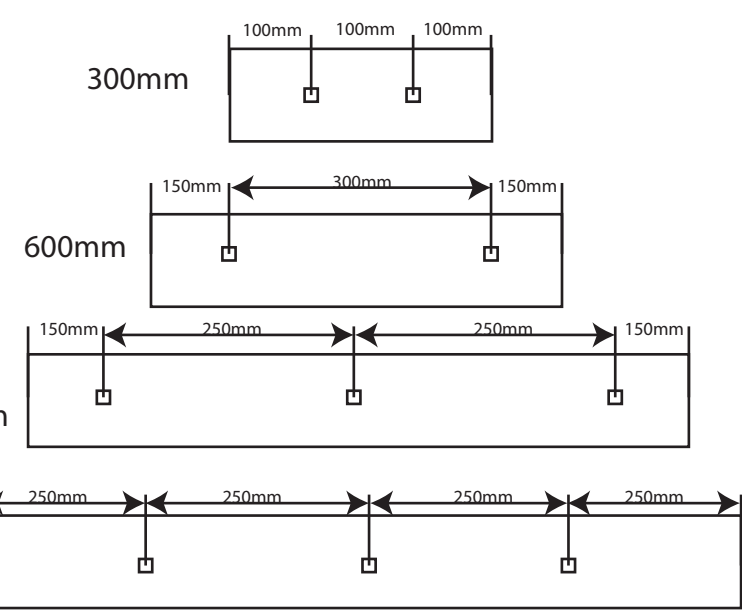

# Wedge

Width	Weight
300mm wide	3kg
600mm wide	5.1kg
800mm wide	7.4kg
1000mm wide	9.2kg

  
Graphic thickness 40mm Max  
Recommended maximum graphic height:  
1500mm high using 18mm thick MDF

Hole height from the bottom of the unit is 42.50mm  
8mm Bolt Supplied