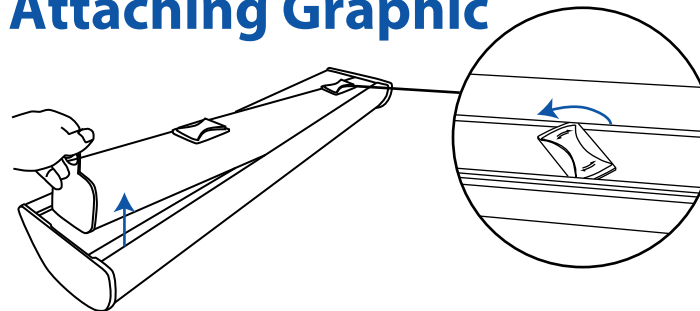

Assembly

kg
850mm 4.92kg

Visible graphic Area: 850/1000mm (w) x 2000mm (h)
Reccommended Graphic Thickness: 225-400 microns

Attaching Graphic

1

2

3

Assembly