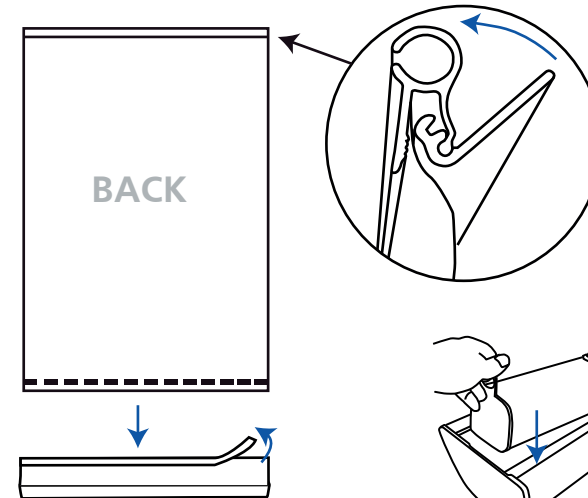

Assembly

kg
850mm 4.92kg

Visible graphic Area: 850/1000mm (w) x 2000mm (h)
Reccommended Graphic Thickness: 225-400 microns

Attaching Graphic

1

2

3

Assembly