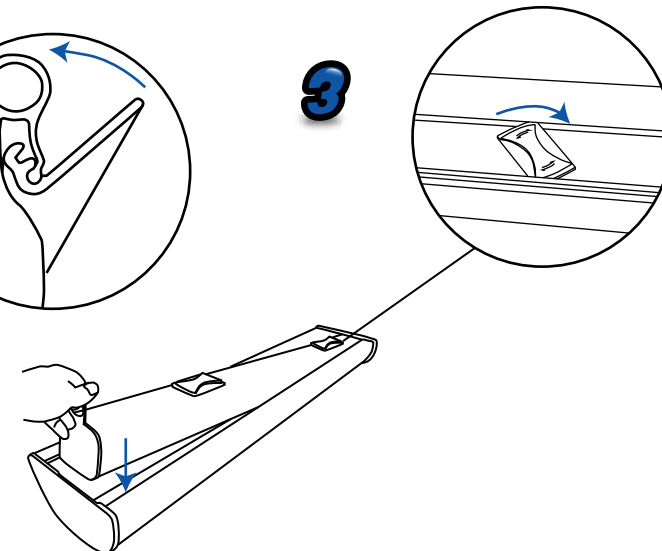

Assembly

kg
850mm 4.92kg

Visible graphic Area: 850/1000mm (w) x 2000mm (h)
Reccommended Graphic Thickness: 225-400 microns

Attaching Graphic

1

2

3

Assembly