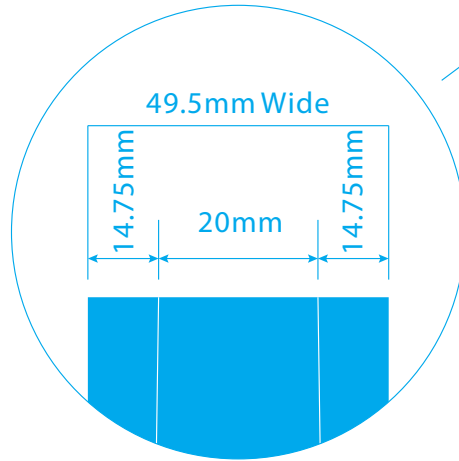

Overall Graphic Size: 198mm x Various Heights
Flat End Cap Graphic Template

Hidden Graphic Area 
Visible Graphic Area 
Unprinted Cut Lines 

49.5mm Wide
(198mm Full Size)