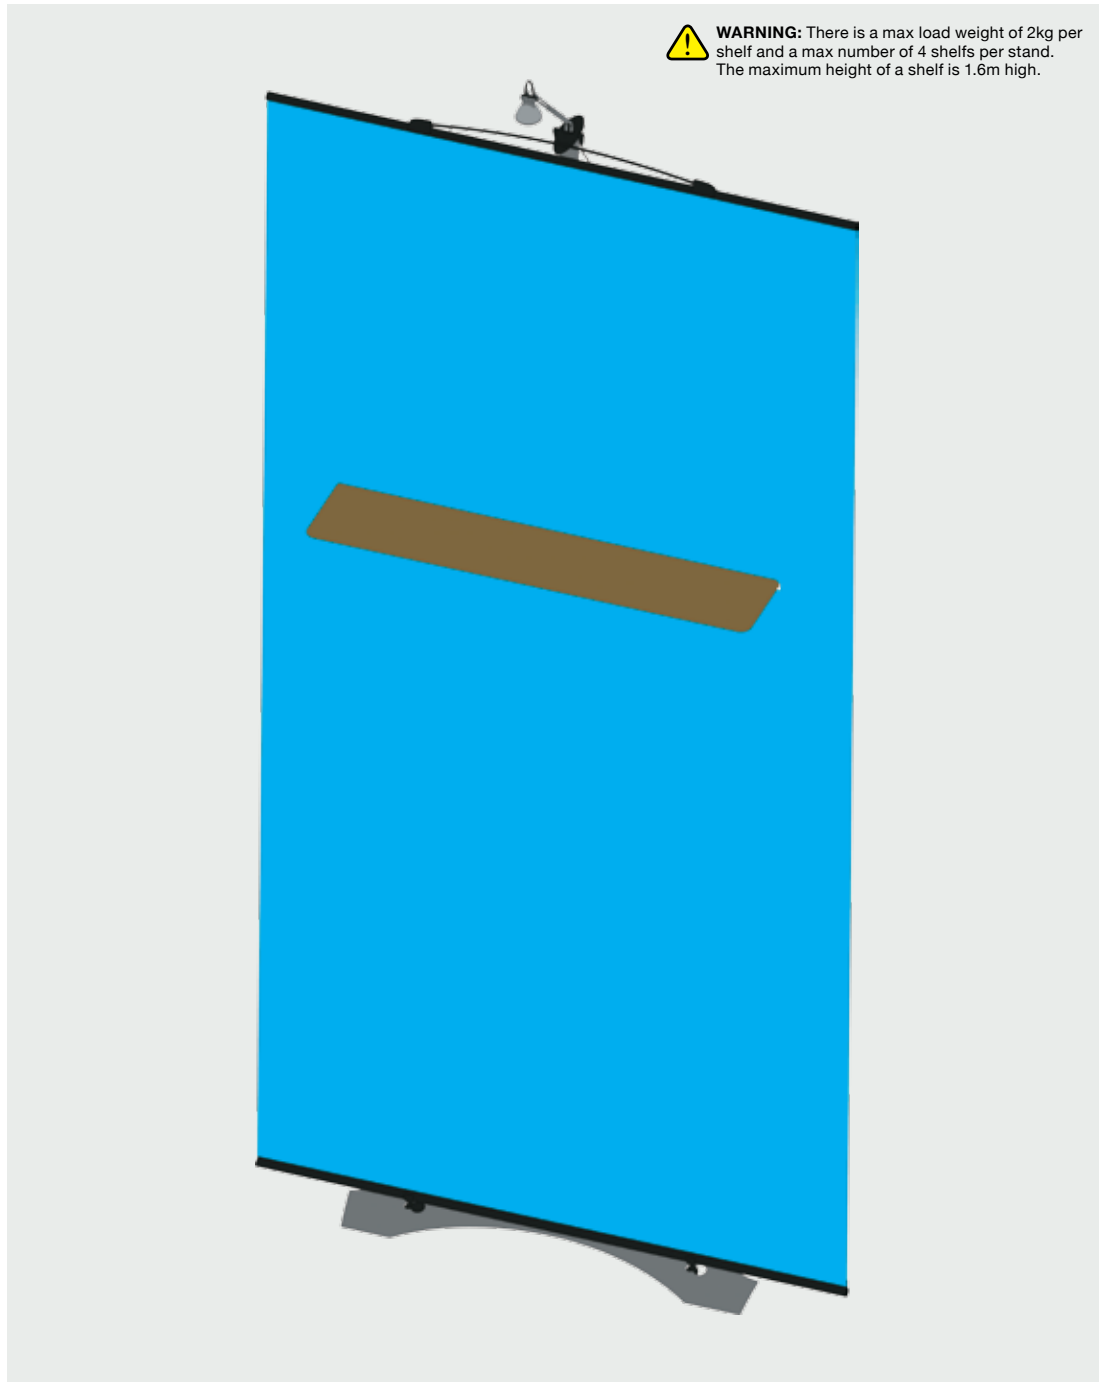

Twist Shelf Setup Instructions