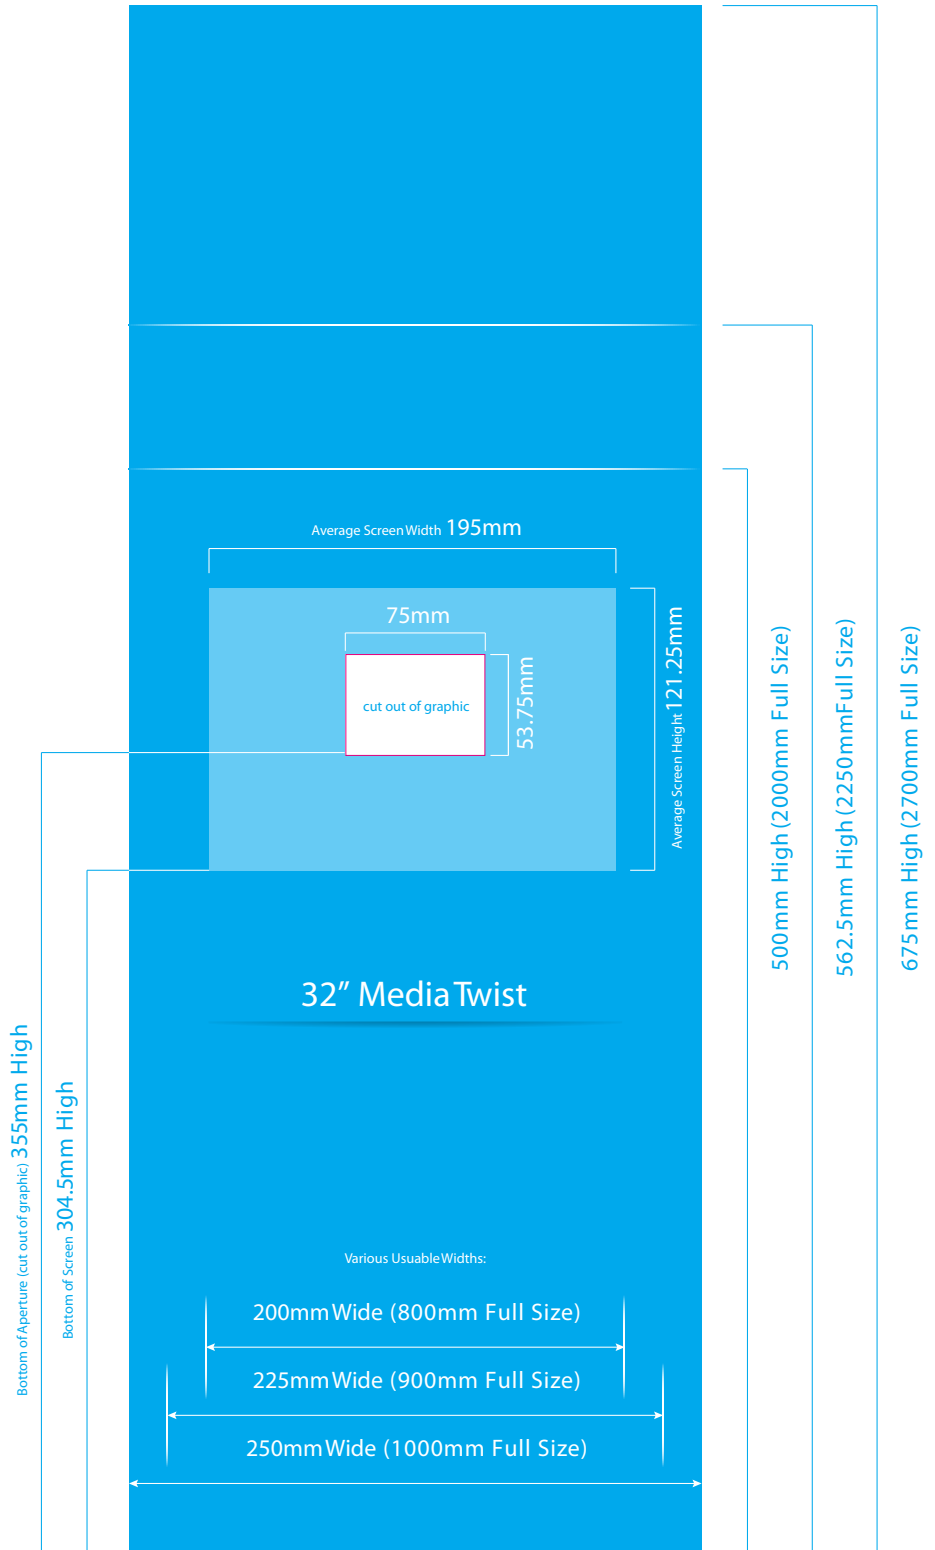

Overall Graphic Size: Various Sizes  
**32" Media Graphic Template**

The bottom of aperture is always measured from the bottom of the graphic, regardless of height