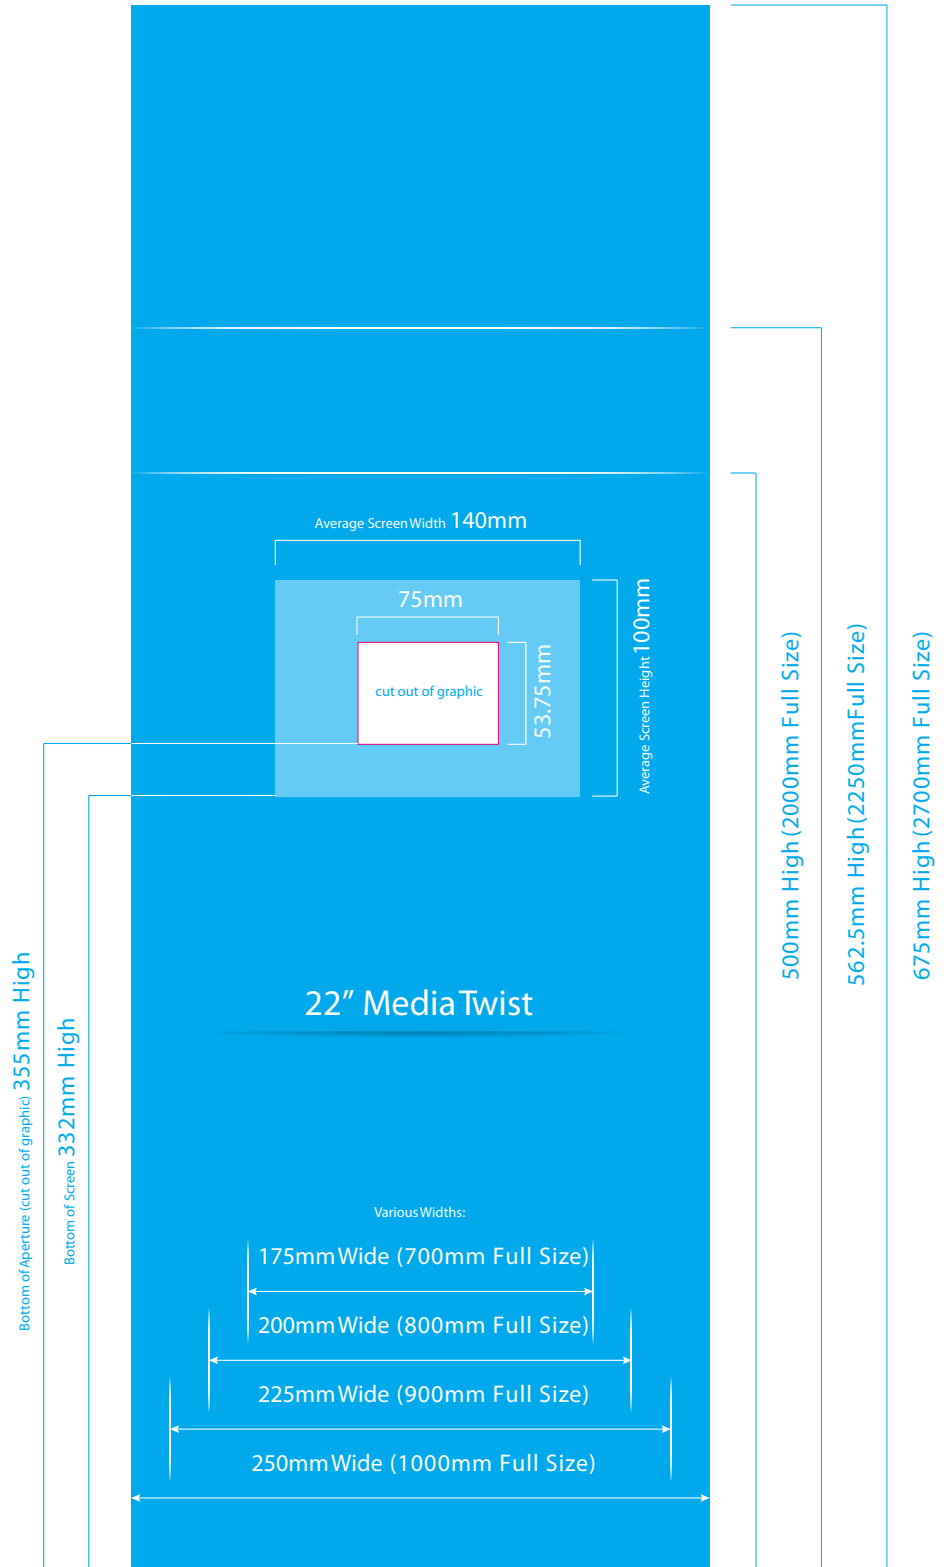

Overall Graphic Size: Various Sizes
22" Media Graphic Template

The bottom of aperture is always measured from the bottom of the graphic, regardless of height