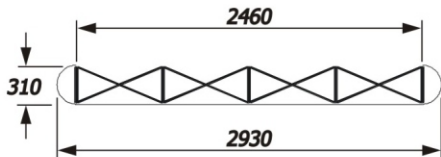

Evolution 3 x 3 midi curved pop-up

Panel sizes: front curved: 1850 (h) x 550 (w) rear curved: 1850 (h) x 673 (w)
 'D' end curved: 1850 (h) x 673 (w)
 Single sided system requires 18 magbars, 3 front curved & 2 'D' end hangers
 Double sided system requires 24 magbars, 3 front curved, 3 rear curved & 2 'D' end hangers

Evolution 3 x 2 midi curved pop-up

Panel sizes: front curved: 1850 (h) x 550 (w) rear curved: 1850 (h) x 673 (w)
 'D' end curved: 1850 (h) x 673 (w)
 Single sided system requires 15 magbars, 2 front curved & 2 'D' end hangers
 Double sided system requires 18 magbars, 2 front curved, 2 rear curved & 2 'D' end hangers

Evolution 3 x 1 midi curved pop-up

Panel sizes: front curved: 1850 (h) x 550 (w) rear curved: 1850 (h) x 673 (w)
 'D' end curved: 1850 (h) x 673 (w)
 Single sided system requires 12 magbars, 1 front curved & 2 'D' end hangers
 Double sided system requires 12 magbars, 1 front curved, 1 rear curved & 2 'D' end hangers

Evolution 3 x 4 midi straight pop-up

Panel sizes: front straight: 1850 (h) x 605 (w) rear straight: 1850 (h) x 605 (w)
 'D' end curved: 1850 (h) x 673 (w)
 Single sided system requires 21 magbars, 8 horizontal magbars & 2 'D' end hangers
 Double sided system requires 30 magbars, 16 horizontal magbars & 2 'D' end hangers