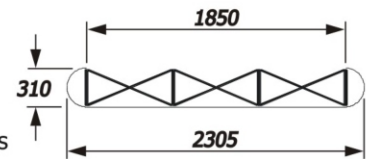

Evolution 3 x 2 midi curved pop-up

Panel sizes: front curved: 1850 (h) x 550 (w) rear curved: 1850 (h) x 673 (w)
 'D' end curved: 1850 (h) x 673 (w)
 Single sided system requires 15 magbars, 2 front curved & 2 'D' end hangers
 Double sided system requires 18 magbars, 2 front curved, 2 rear curved & 2 'D' end hangers

Evolution 3 x 1 midi curved pop-up

Panel sizes: front curved: 1850 (h) x 550 (w) rear curved: 1850 (h) x 673 (w)
 'D' end curved: 1850 (h) x 673 (w)
 Single sided system requires 12 magbars, 1 front curved & 2 'D' end hangers
 Double sided system requires 12 magbars, 1 front curved, 1 rear curved & 2 'D' end hangers

Evolution 3 x 4 midi straight pop-up

Panel sizes: front straight: 1850 (h) x 605 (w) rear straight: 1850 (h) x 605 (w)
 'D' end curved: 1850 (h) x 673 (w)
 Single sided system requires 21 magbars, 8 horizontal magbars & 2 'D' end hangers
 Double sided system requires 30 magbars, 16 horizontal magbars & 2 'D' end hangers

Evolution 3 x 3 midi straight pop-up

Panel sizes: front straight: 1850 (h) x 605 (w) rear straight: 1850 (h) x 605 (w)
 'D' end curved: 1850 (h) x 673 (w)
 Single sided system requires 18 magbars, 6 horizontal magbars & 2 'D' end hangers
 Double sided system requires 24 magbars, 12 horizontal magbars & 2 'D' end hangers