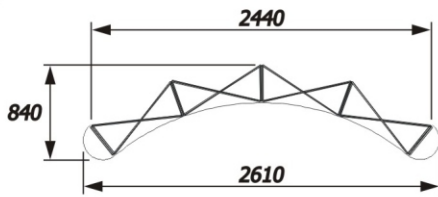

(Below information is applicable to both Quick and Xpress Midi pop-ups)

Evolution 3 x 4 midi curved pop-up

Panel sizes: front curved: 1850 (h) x 550 (w) rear curved: 1850 (h) x 673 (w)
 'D' end curved: 1850 (h) x 673 (w)
 Single sided system requires 21 magbars, 4 front curved & 2 'D' end hangers
 Double sided system requires 30 magbars, 4 front curved, 4 rear curved & 2 'D' end hangers

Evolution 3 x 3 midi curved pop-up

Panel sizes: front curved: 1850 (h) x 550 (w) rear curved: 1850 (h) x 673 (w)
 'D' end curved: 1850 (h) x 673 (w)
 Single sided system requires 18 magbars, 3 front curved & 2 'D' end hangers
 Double sided system requires 24 magbars, 3 front curved, 3 rear curved & 2 'D' end hangers

Evolution 3 x 2 midi curved pop-up

Panel sizes: front curved: 1850 (h) x 550 (w) rear curved: 1850 (h) x 673 (w)
 'D' end curved: 1850 (h) x 673 (w)
 Single sided system requires 15 magbars, 2 front curved & 2 'D' end hangers
 Double sided system requires 18 magbars, 2 front curved, 2 rear curved & 2 'D' end hangers

Evolution 3 x 1 midi curved pop-up

Panel sizes: front curved: 1850 (h) x 550 (w) rear curved: 1850 (h) x 673 (w)
 'D' end curved: 1850 (h) x 673 (w)
 Single sided system requires 12 magbars, 1 front curved & 2 'D' end hangers
 Double sided system requires 12 magbars, 1 front curved, 1 rear curved & 2 'D' end hangers