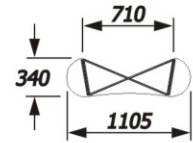

(Below information is applicable to both Quick and Xpress Midi pop-ups)

Evolution 3 x 4 midi curved pop-up

Panel sizes: front curved: 1850 (h) x 550 (w) rear curved: 1850 (h) x 673 (w)
 'D' end curved: 1850 (h) x 673 (w)
 Single sided system requires 21 magbars, 4 front curved & 2 'D' end hangers
 Double sided system requires 30 magbars, 4 front curved, 4 rear curved & 2 'D' end hangers

Evolution 3 x 3 midi curved pop-up

Panel sizes: front curved: 1850 (h) x 550 (w) rear curved: 1850 (h) x 673 (w)
 'D' end curved: 1850 (h) x 673 (w)
 Single sided system requires 18 magbars, 3 front curved & 2 'D' end hangers
 Double sided system requires 24 magbars, 3 front curved, 3 rear curved & 2 'D' end hangers

Evolution 3 x 2 midi curved pop-up

Panel sizes: front curved: 1850 (h) x 550 (w) rear curved: 1850 (h) x 673 (w)
 'D' end curved: 1850 (h) x 673 (w)
 Single sided system requires 15 magbars, 2 front curved & 2 'D' end hangers
 Double sided system requires 18 magbars, 2 front curved, 2 rear curved & 2 'D' end hangers

Evolution 3 x 4 midi straight pop-up

Panel sizes: front straight: 1850 (h) x 605 (w) rear straight: 1850 (h) x 605 (w)
 'D' end curved: 1850 (h) x 673 (w)
 Single sided system requires 21 magbars, 8 horizontal magbars & 2 'D' end hangers
 Double sided system requires 30 magbars, 16 horizontal magbars & 2 'D' end hangers