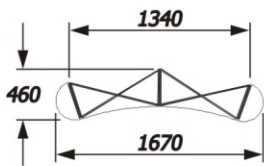

(Below information is applicable to both Quick and Xpress Midi pop-ups)

Evolution 3 x 4 midi curved pop-up

Panel sizes: front curved: 1850 (h) x 550 (w) rear curved: 1850 (h) x 673 (w)
 'D' end curved: 1850 (h) x 673 (w)
 Single sided system requires 21 magbars, 4 front curved & 2 'D' end hangers
 Double sided system requires 30 magbars, 4 front curved, 4 rear curved & 2 'D' end hangers

Evolution 3 x 3 midi curved pop-up

Panel sizes: front curved: 1850 (h) x 550 (w) rear curved: 1850 (h) x 673 (w)
 'D' end curved: 1850 (h) x 673 (w)
 Single sided system requires 18 magbars, 3 front curved & 2 'D' end hangers
 Double sided system requires 24 magbars, 3 front curved, 3 rear curved & 2 'D' end hangers

Evolution 3 x 2 midi curved pop-up

Panel sizes: front curved: 1850 (h) x 550 (w) rear curved: 1850 (h) x 673 (w)
 'D' end curved: 1850 (h) x 673 (w)
 Single sided system requires 15 magbars, 2 front curved & 2 'D' end hangers
 Double sided system requires 18 magbars, 2 front curved, 2 rear curved & 2 'D' end hangers

Evolution 3 x 1 midi curved pop-up

Panel sizes: front curved: 1850 (h) x 550 (w) rear curved: 1850 (h) x 673 (w)
 'D' end curved: 1850 (h) x 673 (w)
 Single sided system requires 12 magbars, 1 front curved & 2 'D' end hangers
 Double sided system requires 12 magbars, 1 front curved, 1 rear curved & 2 'D' end hangers