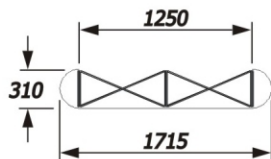

Evolution 3 x 1 midi curved pop-up

Panel sizes: front curved: 1850 (h) x 550 (w) rear curved: 1850 (h) x 673 (w)
 'D' end curved: 1850 (h) x 673 (w)
 Single sided system requires 12 magbars, 1 front curved & 2 'D' end hangers
 Double sided system requires 12 magbars, 1 front curved, 1 rear curved & 2 'D' end hangers

Evolution 3 x 4 midi straight pop-up

Panel sizes: front straight: 1850 (h) x 605 (w) rear straight: 1850 (h) x 605 (w)
 'D' end curved: 1850 (h) x 673 (w)
 Single sided system requires 21 magbars, 8 horizontal magbars & 2 'D' end hangers
 Double sided system requires 30 magbars, 16 horizontal magbars & 2 'D' end hangers

Evolution 3 x 3 midi straight pop-up

Panel sizes: front straight: 1850 (h) x 605 (w) rear straight: 1850 (h) x 605 (w)
 'D' end curved: 1850 (h) x 673 (w)
 Single sided system requires 18 magbars, 6 horizontal magbars & 2 'D' end hangers
 Double sided system requires 24 magbars, 12 horizontal magbars & 2 'D' end hangers

Evolution 3 x 2 midi straight pop-up

Panel sizes: front straight: 1850 (h) x 605 (w) rear straight: 1850 (h) x 605 (w)
 'D' end curved: 1850 (h) x 673 (w)
 Single sided system requires 15 magbars, 4 horizontal magbars & 2 'D' end hangers
 Double sided system requires 18 magbars, 8 horizontal magbars & 2 'D' end hangers