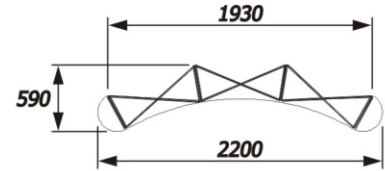

(Below information is applicable to both Quick and Xpress Midi pop-ups)

Evolution 3 x 4 midi curved pop-up

Panel sizes: front curved: 1850 (h) x 550 (w) rear curved: 1850 (h) x 673 (w)
 'D' end curved: 1850 (h) x 673 (w)
 Single sided system requires 21 magbars, 4 front curved & 2 'D' end hangers
 Double sided system requires 30 magbars, 4 front curved, 4 rear curved & 2 'D' end hangers

Evolution 3 x 3 midi curved pop-up

Panel sizes: front curved: 1850 (h) x 550 (w) rear curved: 1850 (h) x 673 (w)
 'D' end curved: 1850 (h) x 673 (w)
 Single sided system requires 18 magbars, 3 front curved & 2 'D' end hangers
 Double sided system requires 24 magbars, 3 front curved, 3 rear curved & 2 'D' end hangers

Evolution 3 x 2 midi curved pop-up

Panel sizes: front curved: 1850 (h) x 550 (w) rear curved: 1850 (h) x 673 (w)
 'D' end curved: 1850 (h) x 673 (w)
 Single sided system requires 15 magbars, 2 front curved & 2 'D' end hangers
 Double sided system requires 18 magbars, 2 front curved, 2 rear curved & 2 'D' end hangers

Evolution 3 x 1 midi curved pop-up

Panel sizes: front curved: 1850 (h) x 550 (w) rear curved: 1850 (h) x 673 (w)
 'D' end curved: 1850 (h) x 673 (w)
 Single sided system requires 12 magbars, 1 front curved & 2 'D' end hangers
 Double sided system requires 12 magbars, 1 front curved, 1 rear curved & 2 'D' end hangers