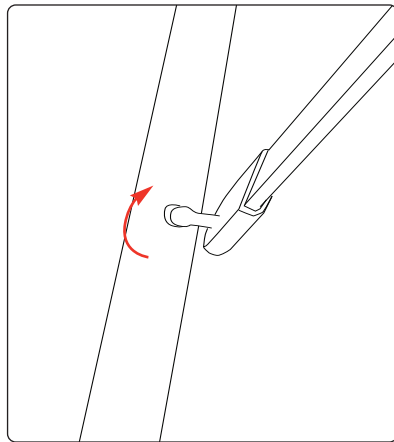

Attaching graphic

When attaching graphic slider make sure the slider is attached to the front of the graphic