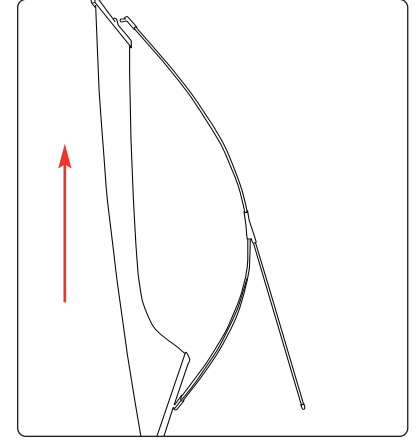

### Hardware specifications

Assembled dimensions 1870mm (h) x 810mm (w) x 500mm (d) (mm)

weight 1.3kg

### Graphic specifications

Please refer to Graphic template