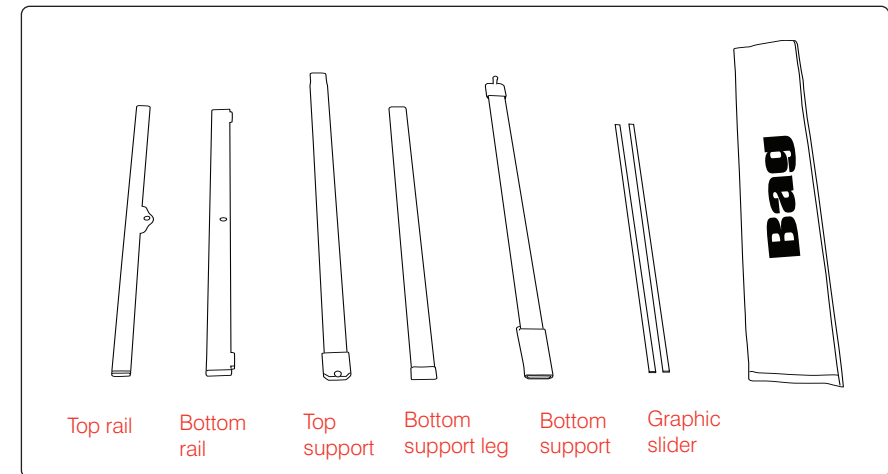

## L-banner

### Hardware specifications

Assembled dimensions 1870mm (h) x 810mm (w) x 500mm (d) (mm)

weight 1.3kg

### Attaching graphic

When attaching graphic slider make sure the slider is attached to the front of the graphic