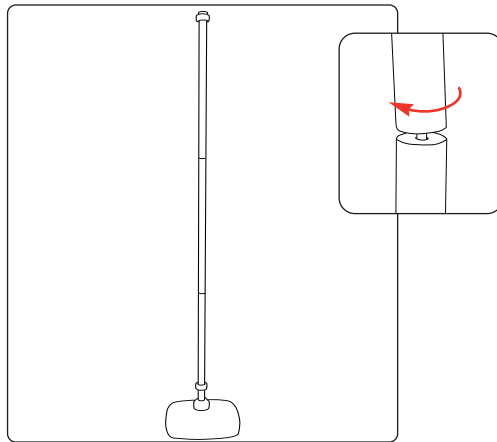

Attaching graphic

When attaching graphic slider make sure the slider is attached to the front of the graphic