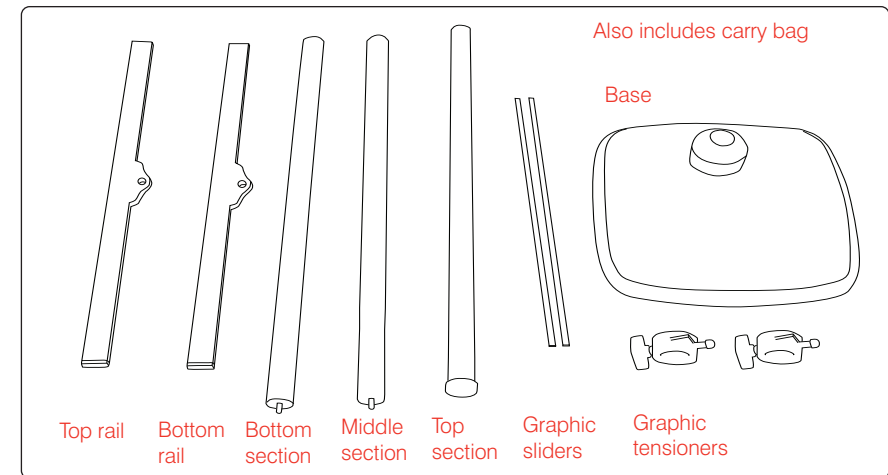

## Tension banner

### Hardware specifications

Assembled dimensions 2010mm (h) x 610mm (w) x 330mm (d) (mm)

weight 3.4kg

## Attaching graphic

When attaching graphic slider make sure the slider is attached to the front of the graphic