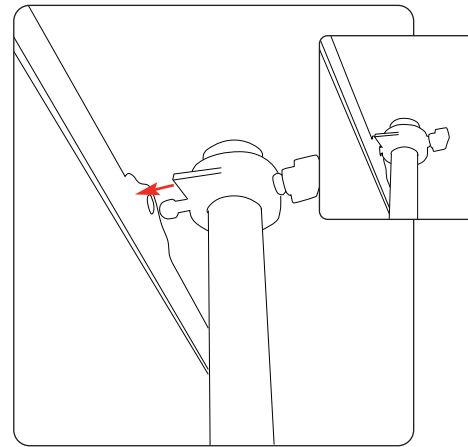

## Tension banner

### Hardware specifications

Assembled dimensions 2010mm (h) x 610mm (w) x 330mm (d) (mm)

weight 3.4kg

## Attaching graphic

When attaching graphic slider make sure the slider is attached to the front of the graphic