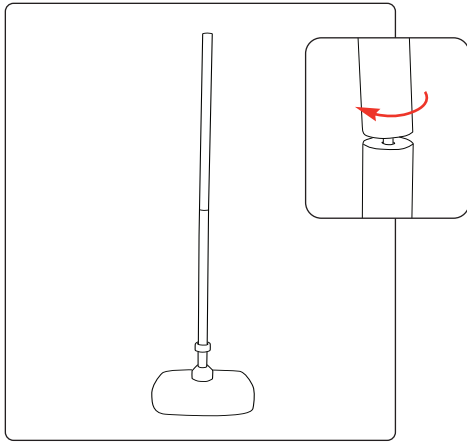

Attaching graphic

When attaching graphic slider make sure the slider is attached to the front of the graphic