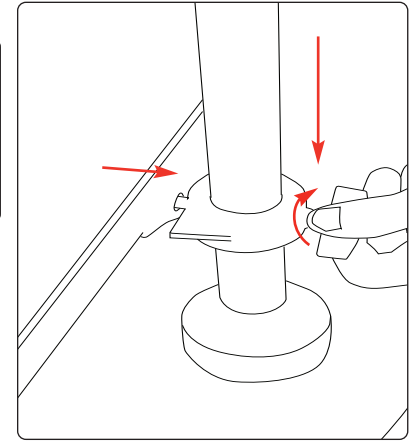

Attaching graphic

When attaching graphic slider make sure the slider is attached to the front of the graphic